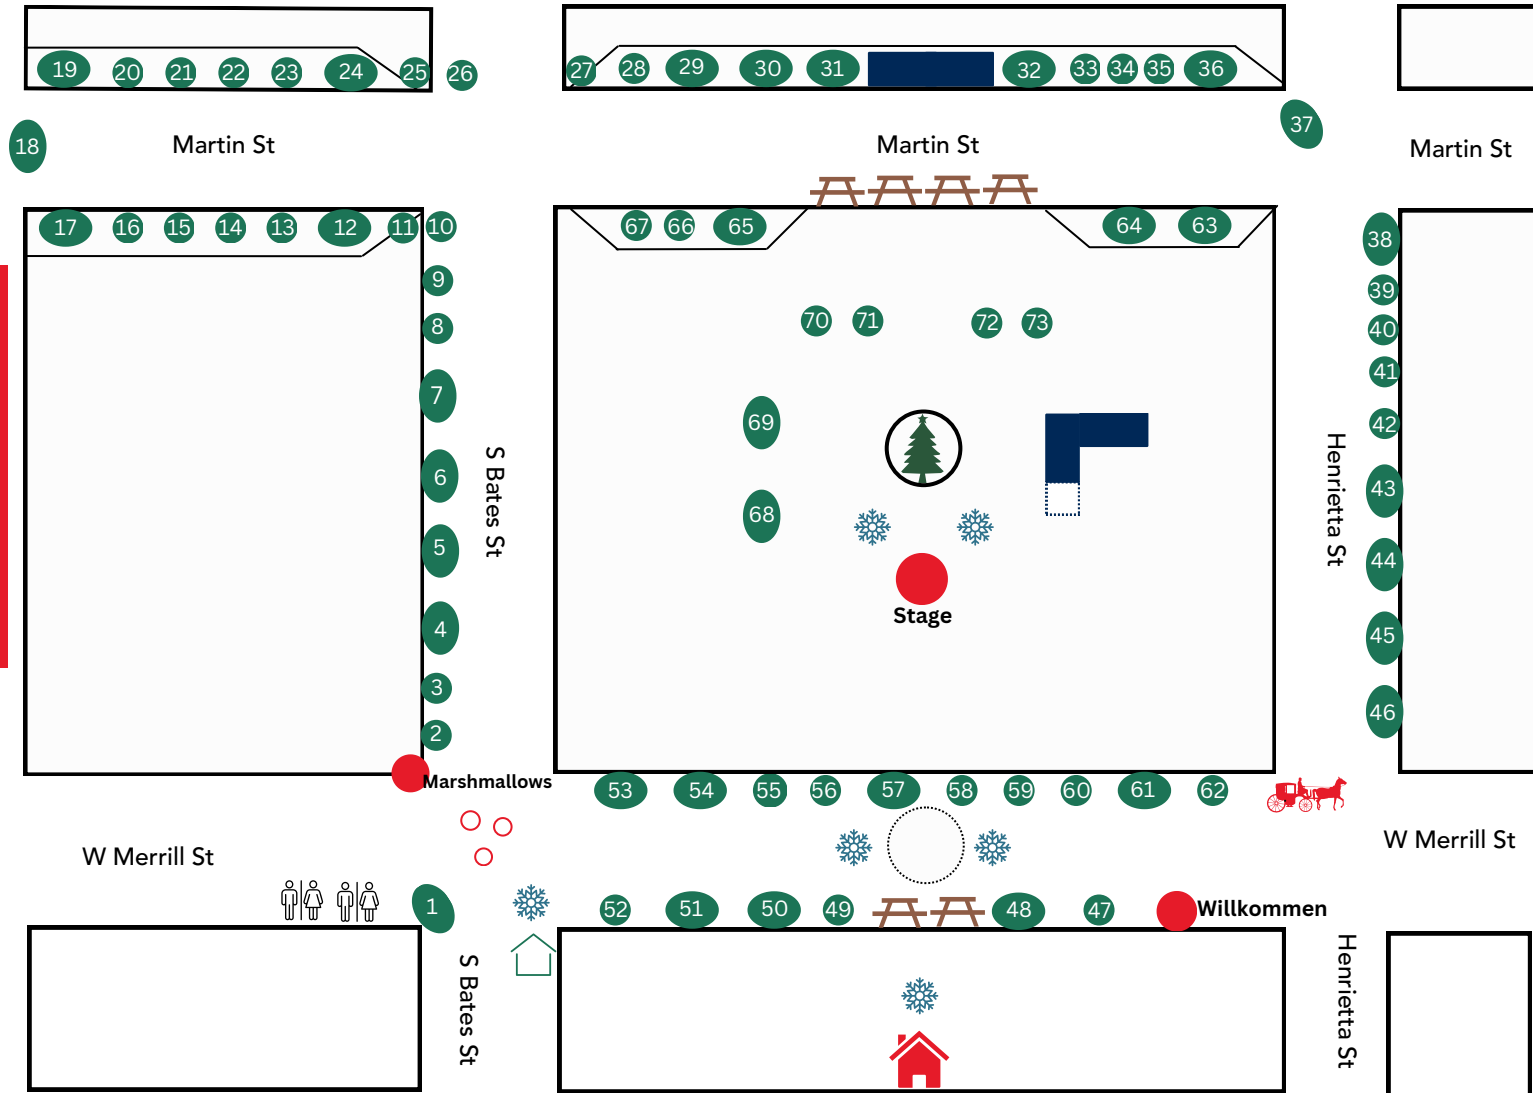

Key

-  Ice Sculptures
-  Restrooms
-  Firepits
-  Bier Garten
-  Santa House
-  *Carriage Rides
-  Kinderhaus
-  Seating Area

BIRMINGHAM

SHOPPING DISTRICT

Winter Markt Vendors

1. Big Oak Books
2. Face Flair
3. Jade Skye Designs
4. Nellie's Natural Soap
5. Stella Boutique
6. Harbor View Farm & The Cherry Stop
7. Golden Wheat
8. Hellfire Detroit
9. Mimidae Beverage Company
10. Sugar Honey Macarons
11. JC Glass Marbles
12. Firefly Pet Photography
13. Red Lava Toys
14. Personalify 3D
15. Frick'n Good Cookies
16. Corabelle's Creations
17. Hip Bambino
18. Wetzel's Pretzels
19. Applewood Candle Co
20. Creation and Chaos
21. I'm My Best Friend
22. Kaloomma Textiles
23. Black Ichor Coffee
24. Dcreated Boutique
25. Michigan Folk Knits
26. Sourdough Ida
27. Scentana Candle Co.
28. Denudaré Shop
29. Bluefire Designs
30. Der Wurstwagen
31. Las Conchas Taqueria & Ellie's Dessert Cart
32. Krysia's Kitchen
33. The Brickhouse Kitchen
34. Maloca Alpaca
35. Kindred Community Bakery
36. Timothy's Trinkets
37. The Little Donut Factory
38. Uhlianuk Farms & Greenhouses
39. MuskOx
40. Grand Traverse Sauce Company
41. Skinny Pete's Catnip
42. Fashion ReWork
43. Scene Happy
44. PaperPie
45. Penny Lane
46. Slippery Fish Woodworks
47. Gifted Co.
48. Hotz Catering & Rental
49. Bossy B's Bakery
50. Mia's Zen Den
51. Cartier Farms
52. CSM Luxe Organics
53. Petoskey & Pine
54. Two Stix 5 Stones
55. MackenzieJoan Designs
56. Hey Honey
57. KnuckleHead Coffee Co
58. Jill Hubbard leather+jewelry
59. Cinnamon Nuts and More
60. The Radiant Alchemist
61. Cotton n' Things
62. Young Entrepreneurs
63. Lo Bello
64. Essbe
65. Norsecraft Woodworking
66. Taste of Petra
67. Blue Lilac Skincare
68. NTVES
69. Death by Pastry
70. 3D Planted
71. Twine & Ivory
72. The Cheese People of Grand Rapids
73. Pretty Porch and Patio