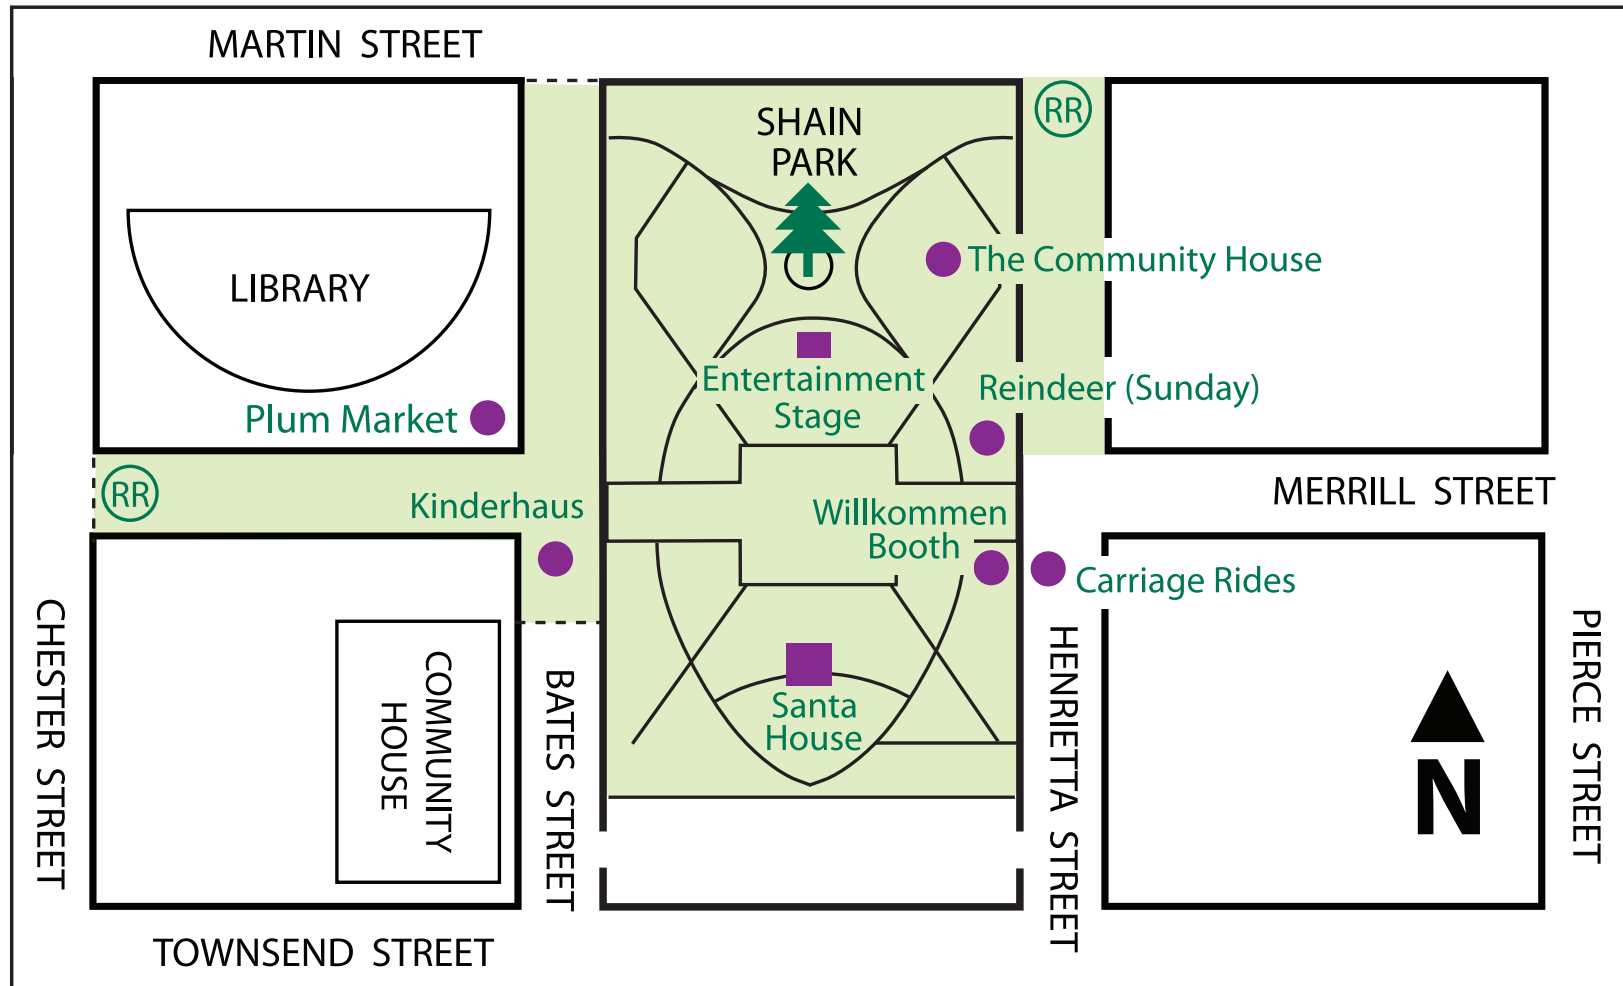

# BIRMINGHAM

Winter Market

## 2018 EVENT MAP

RR = Rest Rooms

Plum Market = German Food & Drinks

The Community House = Drinks & Snacks