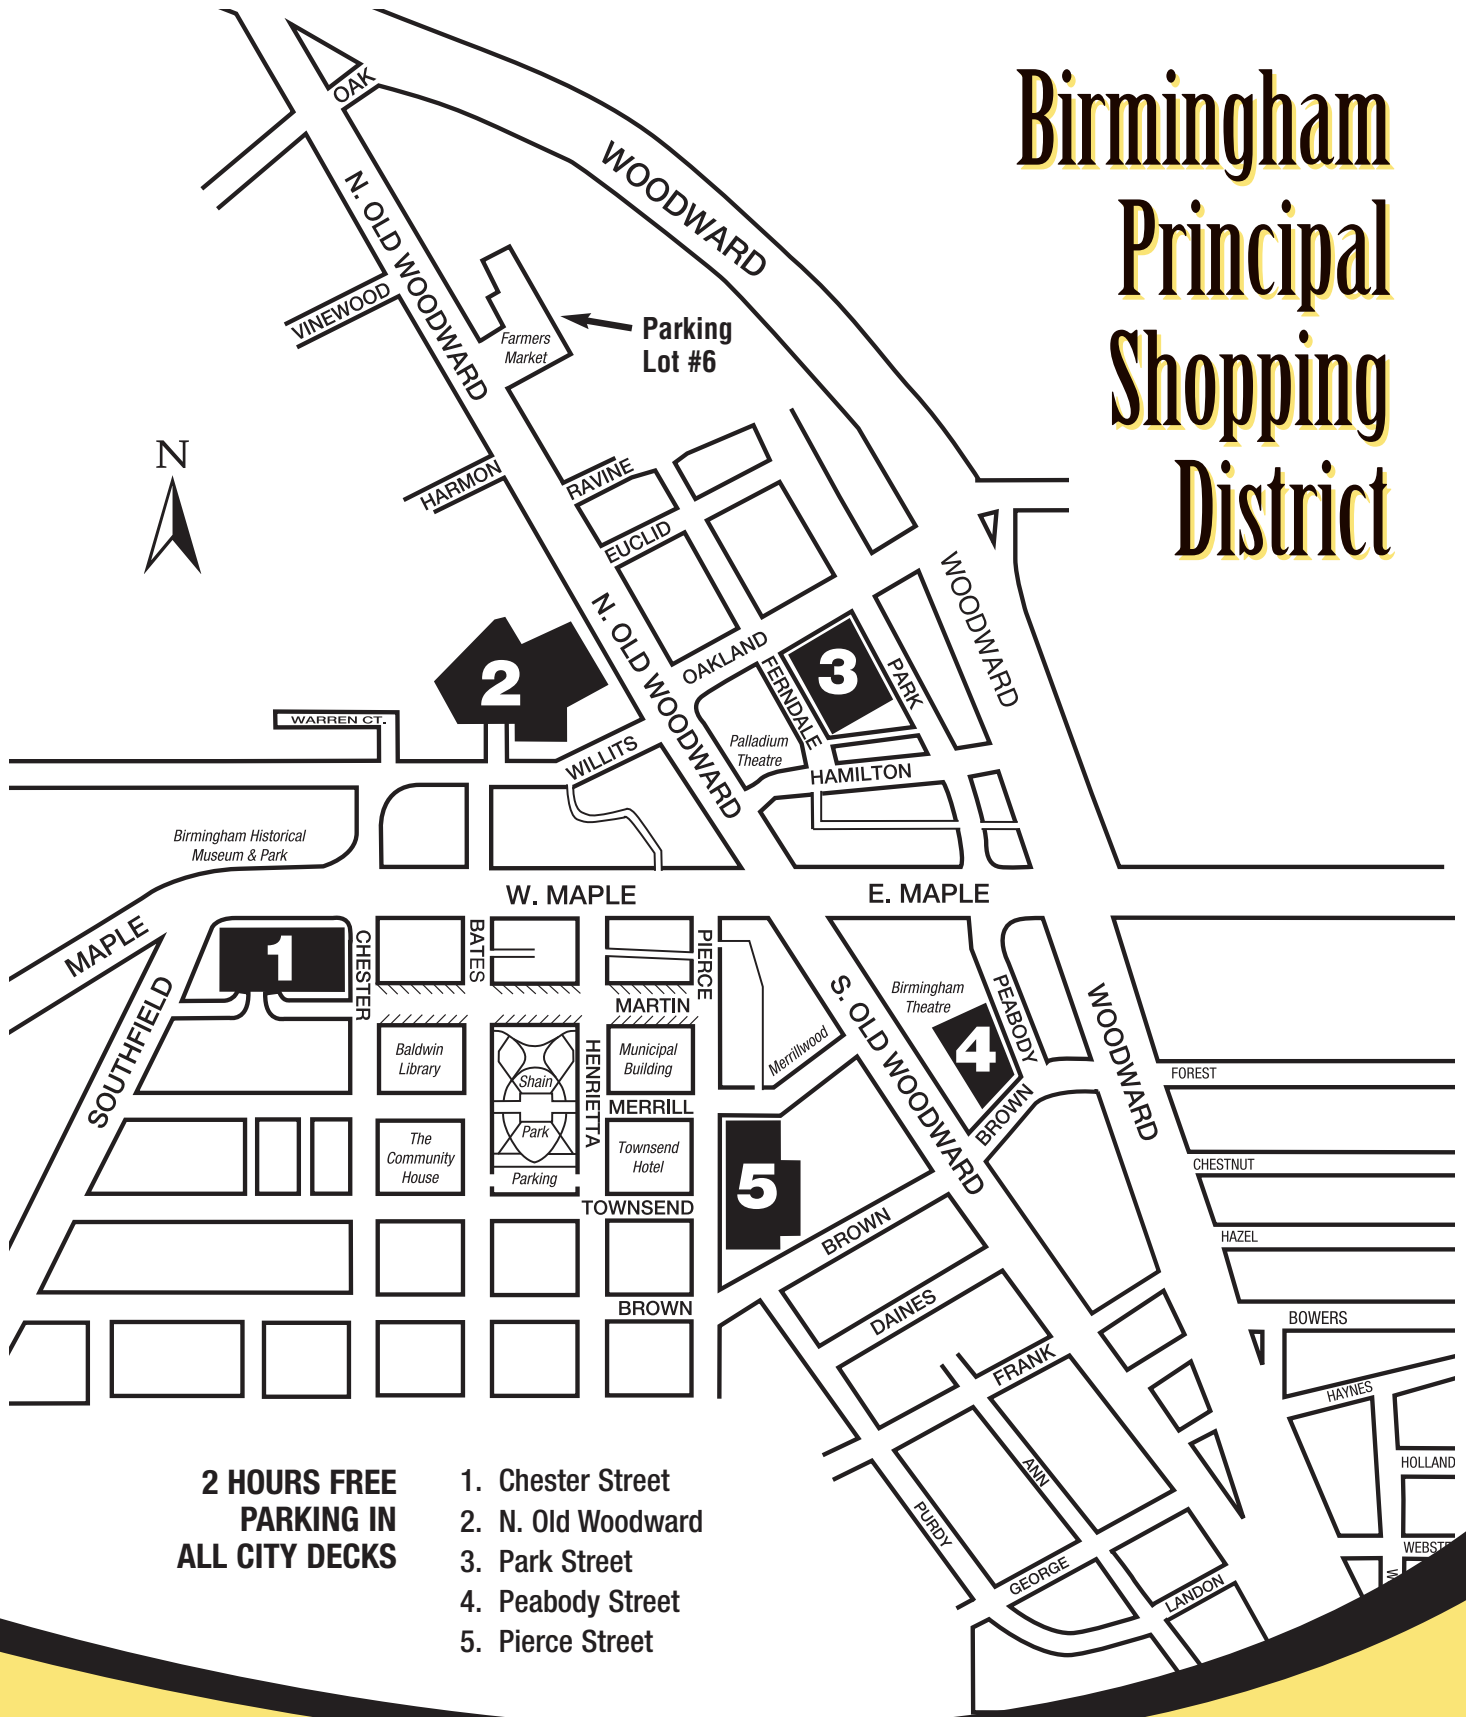

# Birmingham Principal Shopping District

**2 HOURS FREE  
PARKING IN  
ALL CITY DECKS**

1. Chester Street
2. N. Old Woodward
3. Park Street
4. Peabody Street
5. Pierce Street

248-530-1200

[www.enjoybirmingham.com](http://www.enjoybirmingham.com)

*Birmingham*  
IT ALL STARTS HERE